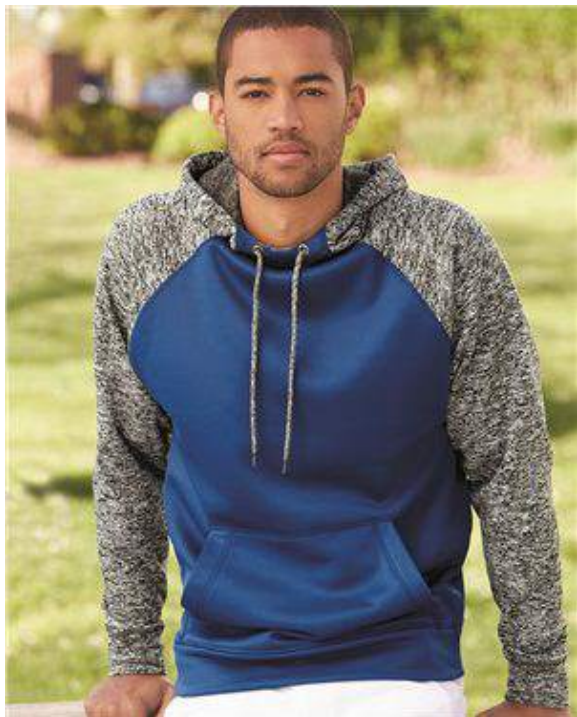

J. America - Colorblock Cosmic Fleece Hooded Pullover Sweatshirt - 8612

- 7.0 oz., 100% spun polyester fleece
- Solid fleece body with charcoal fleck sleeves, drawcord and hood
- Self-fabric waistband and cuffs
- Front pouch pocket
- Scuba neckline

Colors

Finished Measurements

	S	M	L	XL	2XL	3XL
Body Length	26 1/2	28	29 1/2	31	32 1/2	34
Body Width	20 1/2	22	23 1/2	25	26 1/2	28